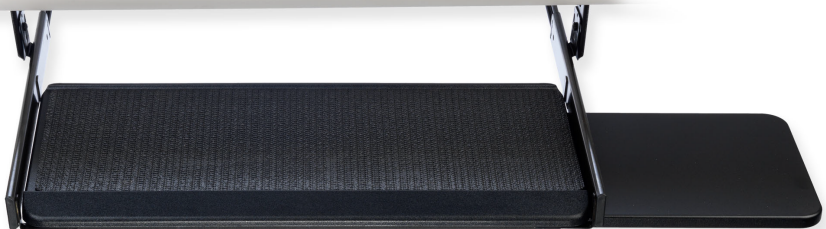

### **BudgetSlide**

Item No. 24000

Pull out mouse platform

20.5 x 12"

### **StandardSlide**

Item No. 29158

Polymer wrapped MDF

Ball bearing track

Swivel mouse surface for easy adjustment

Foam palm rest for maximum ergonomic support

20" x 11", plus 9" diameter mouse surface

### **MouseSlide**

Item No. 24435

Mouse platform easily slides right or left

Anti-skid mat

22" x 11.125"