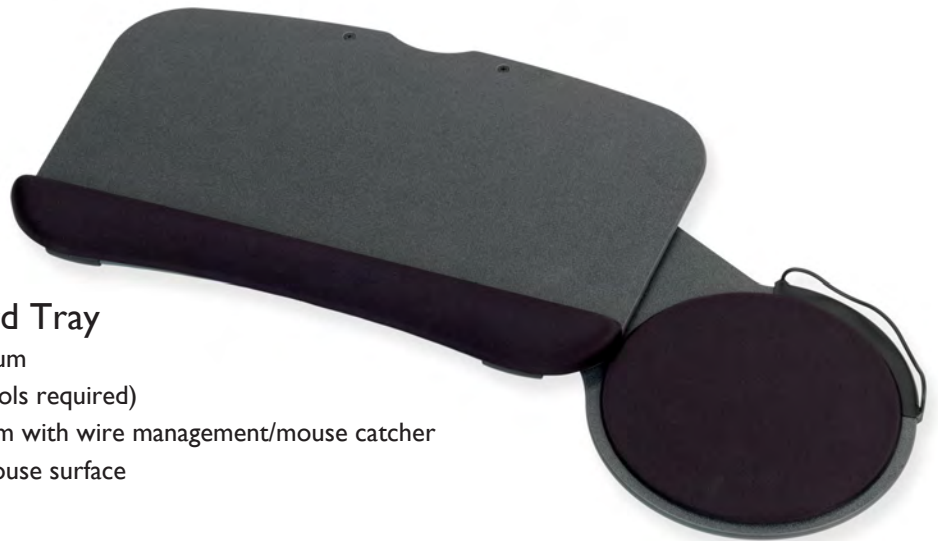

## COMBO UNIT | Item No. 27309

Tilt-A-Wheel Cobra Keyboard Arm  
MouseAround Keyboard Tray

### Tilt-A-Wheel Cobra™ Keyboard Arm

Innovative one-hand tilt adjustment offers maximum flexibility for user. Revolutionary ergonomic concept to reduce fatigue by allowing user to quickly change from a seated to a standing position.

- Track Length: 23"
- Height Adjustment: Lift and Release
- Height Range: 12.5"
- Tilt Adjustment: Wand
- Tilt: +10°/-20°
- Material: Steel
- Finish: Black Powder Coat

### MouseAround™ Keyboard Tray

- 1/4" thin phenolic, graphic spectrum
- Removable foam palm rest (no tools required)
- Right to left sliding mouse platform with wire management/mouse catcher
- 21" x 12", plus 8.25" diameter mouse surface